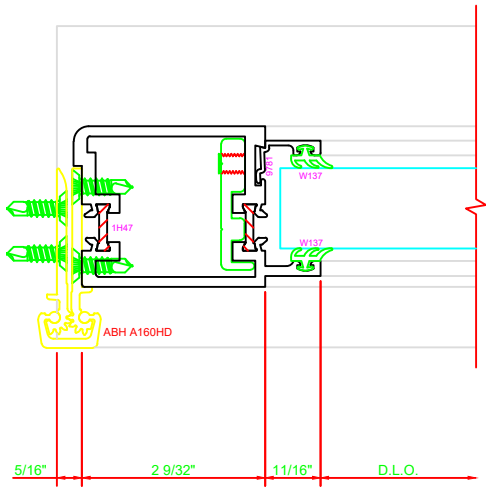

316	STILE
	S/A D202 FOR EFCO STANDARD ABH A160HD CONTINUOUS HINGE

ERASE NOTE  
STANDARD CONTINUOUS HINGE AND STILE

301	STILE
	S/A D202 FOR OFFSET PIVOTS

ERASE NOTE  
BUTT HINGES CAN NOT BE USED WITH THERMASTILE DOORS

100	TOP RAIL
	S/A D202

ERASE NOTE  
TOP RAIL FOR SURFACE CLOSERS, OR DORMA TYPE C.O.C., NOT LCN C.O.C.

200	BOTTOM RAIL
	S/A D202