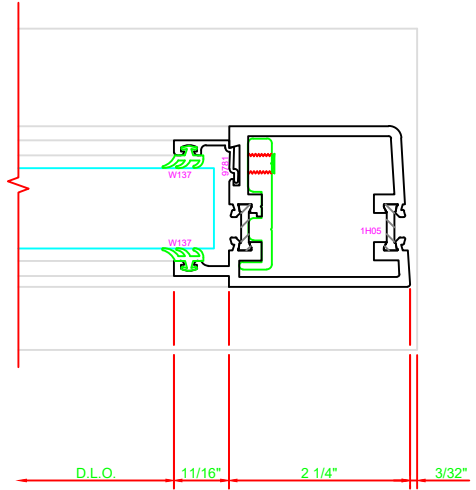

316	STILE
	S/A D202 FOR EFCO STANDARD ABH A160HD CONTINUOUS HINGE

ERASE NOTE  
STANDARD CONTINUOUS HINGE AND STILE

301	STILE
	S/A D202 FOR OFFSET PIVOTS

ERASE NOTE  
BUTT HINGES CAN NOT BE USED WITH THERMASTILE DOORS

100	TOP RAIL
	S/A D202

ERASE NOTE  
TOP RAIL FOR SURFACE CLOSERS, OR DORMA TYPE C.O.C., NOT LCN C.O.C.

200	BOTTOM RAIL
	S/A D202