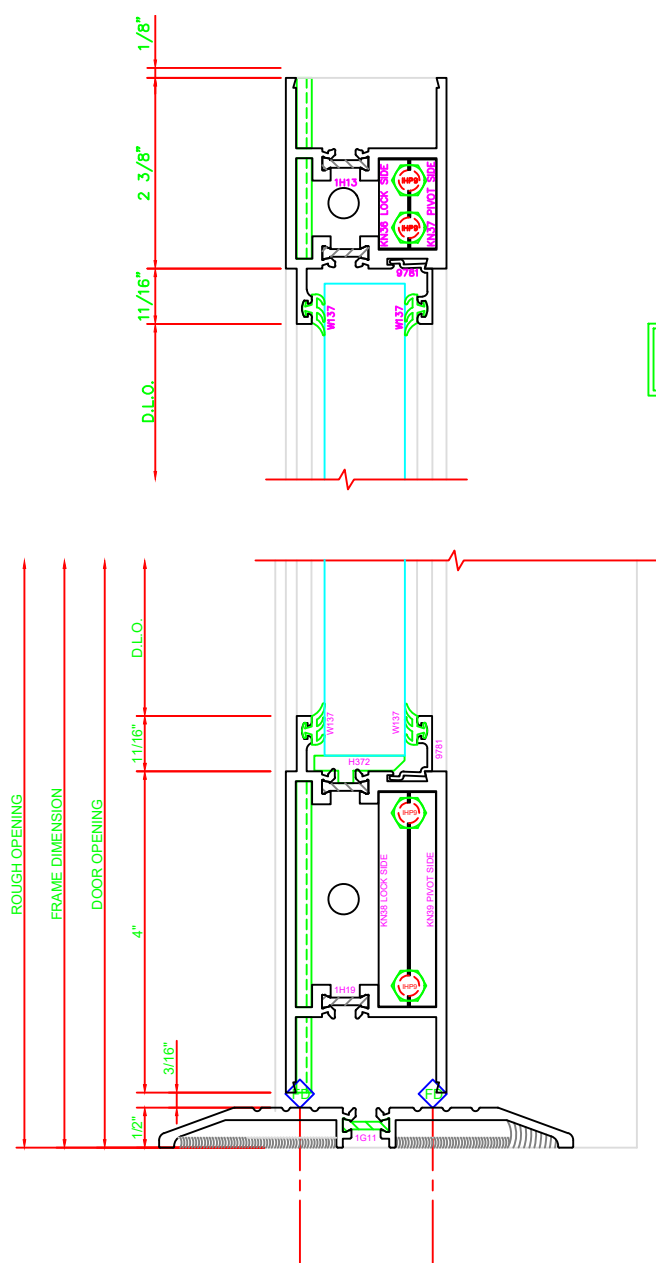

316	STILE
	S/A D202 FOR EFCO STANDARD ABH A160HD CONTINUOUS HINGE

ERASE NOTE  
STANDARD CONTINUOUS HINGE AND STILE

301	STILE
	S/A D202 FOR OFFSET PIVOTS

ERASE NOTE  
BUTT HINGES CAN NOT BE USED WITH THERMASTILE DOORS

100	TOP RAIL
	S/A D202

ERASE NOTE  
TOP RAIL FOR SURFACE CLOSERS, OR DORMA TYPE C.O.C., NOT LCN C.O.C.

200	BOTTOM RAIL
	S/A D202